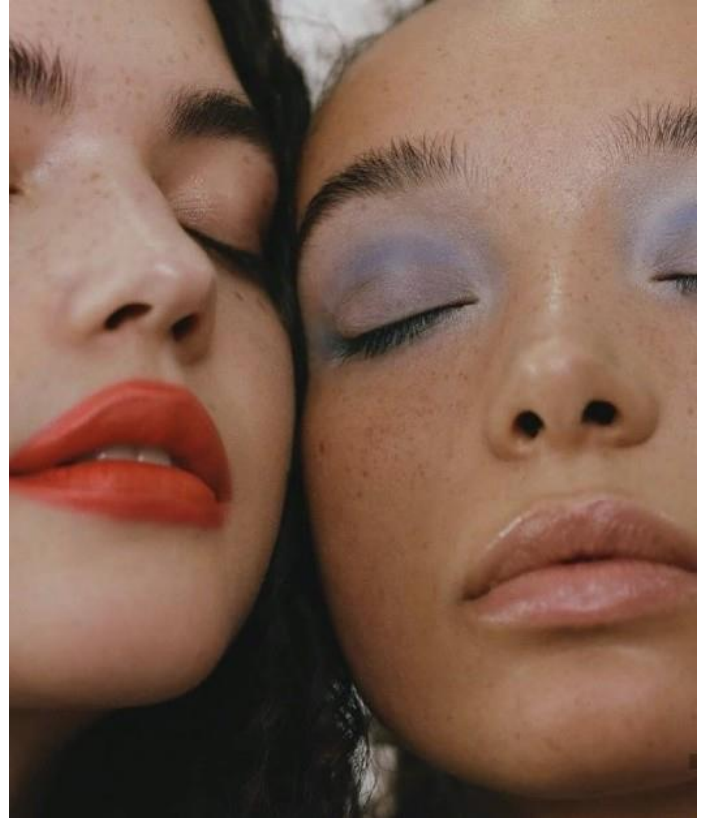

SCARLET

Height: 174m Waist:61cm Bust:81cm Shoe: UK 6 Hair:Brown Eyes:Green