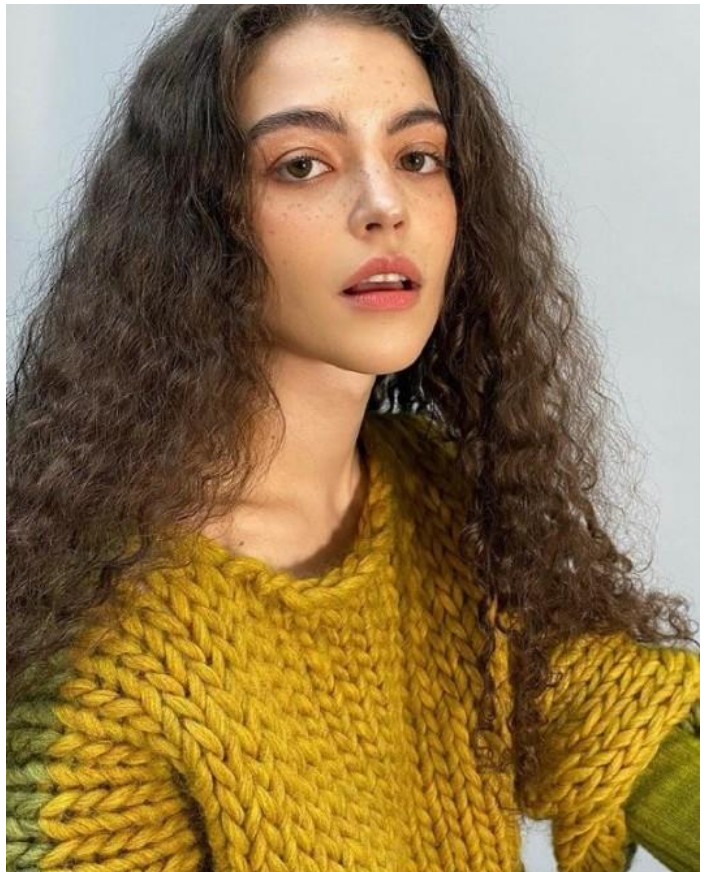

SCARLET

Height: 174m Waist:61cm Bust:81cm Shoe: UK 6 Hair:Brown Eyes:Green