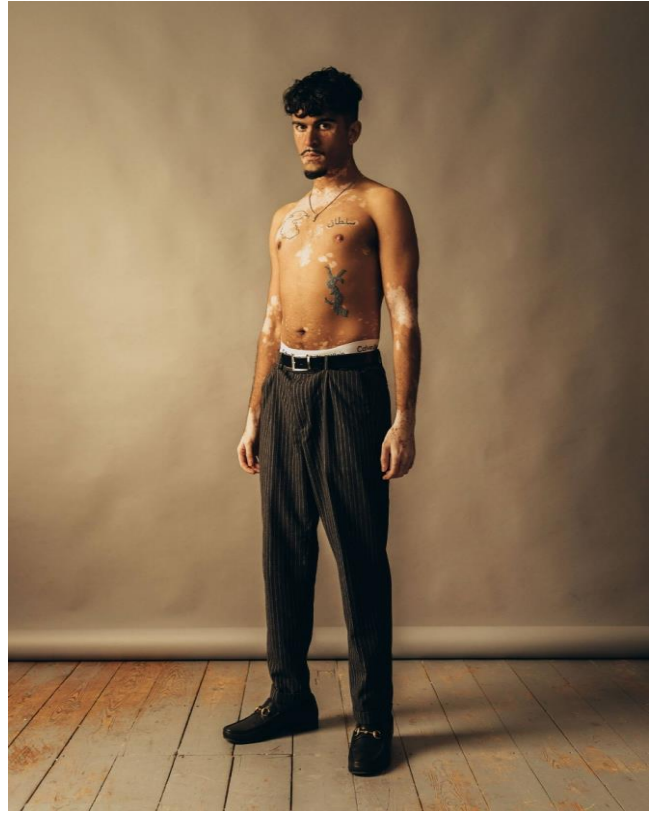

ESSEL T

Height:5'9

Waist:34inch Chest:40inch

Shoe:UK8

Hair: Black

Eyes: Brown